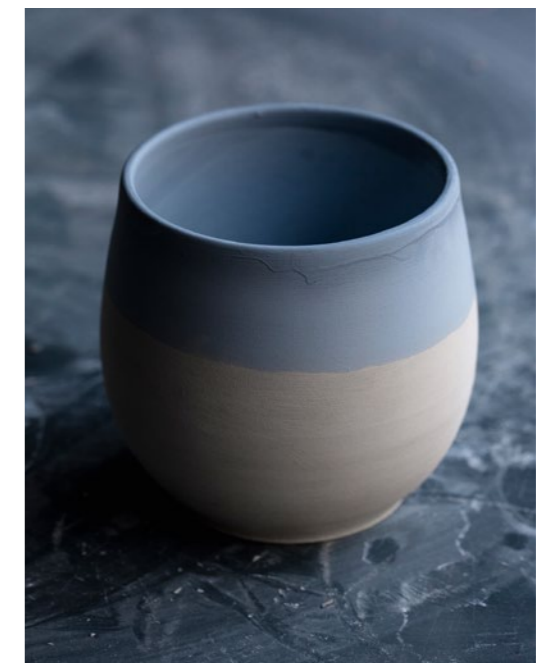

REVOL, THE WORLD'S FIRST MANUFACTURER
TO LAUNCH A TABLEWARE COLLECTION MADE FROM
100% RECYCLED MATERIALS!

Chez Revol, nous pensons que le développement durable est une tendance de fond. Provenance et traçabilité des ingrédients, responsabilisation des producteurs, le bien-manger devient notre meilleur allié sur le long terme pour la défense de notre planète et contre les maladies.

At Revol, we think sustainable development is the heart of everything. The origins and traceability of ingredients, the accountability of producers, and eating well are all our best long-term allies for the protection of our planet and the fight against illness.

REVOL, LE 1ER FABRICANT AU MONDE
A LANCER UNE COLLECTION D'ART DE LA TABLE
100% RECYCLÉE !

Notre collection No.W est là pour embrasser cet engagement vers la durabilité de nos modes de consommation. Elle est produite à partir de pâte céramique Recyclay : une invention 2020 breveté, élaborée à partir de nos effluents de production et d'émaux 100% recyclés.

Ainsi, nous consommons moins de matières premières, moins d'eau et proposons une collection unique en son genre pour des tables engagées et respectueuses de l'environnement !

Our No.W collection was launched to embrace this commitment towards sustainability in our consumption habits. It's made from Recyclay: a 2020 patented clay created from our production waste and 100% recycled enamels. In this way, we consume fewer primary materials and less water and offer a one-of-a-kind collection much prized by committed, environmentally-minded hosts.