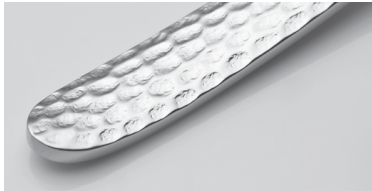

STAINLESS STEEL 18/10
ALL MIRROR
3.0 MM
ORIGIN • CHINA

124060 TABLE SPOON
212 MM

124061 TABLE FORK
210 MM

124062 TABLE KNIFE MONO
235 MM

124063 COFFEE SPOON
130 MM

124067 MOCCA SPOON
11MM

124065 CAKE FORK
157 MM