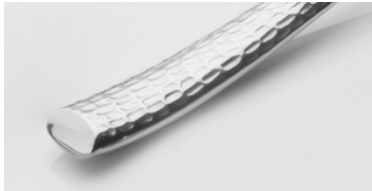

STAINLESS STEEL 18/10
ALL MIRROR
8.0 MM
ORIGIN • INDONESIA

AVAILABLE IN MARCH 2020