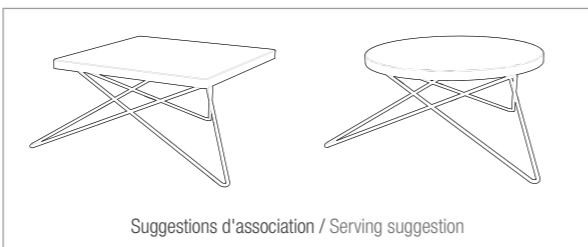

BRICKS PORTE-MENU  
KUBE MENU HOLDER  
Blanc / White

**114447**  8  
4 x 4 x 2 cm  
1 1/2 x 1 1/2 x 3/4"  
**8,78 € HT**

**111668**  8  
4 x 4 x 4 cm  
1 1/2 x 1 1/2 x 1 1/2"  
**9,25 € HT**

Suggestions d'association / Serving suggestion