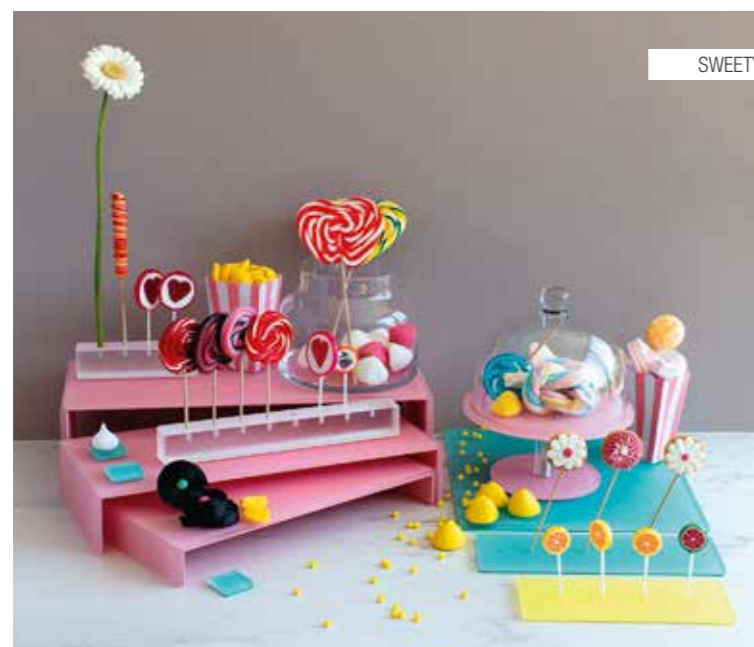

2020 SOMMAIRE SUMMARY

LUXURY collection	10
SIMPLY CHIC collection	18
ICE collection	28
ORIGINS collection	36
SWEETY collection	46
SEA SIDE collection	56
SUR-MESURE / BESPOKE	64

SWEETY

LUXURY