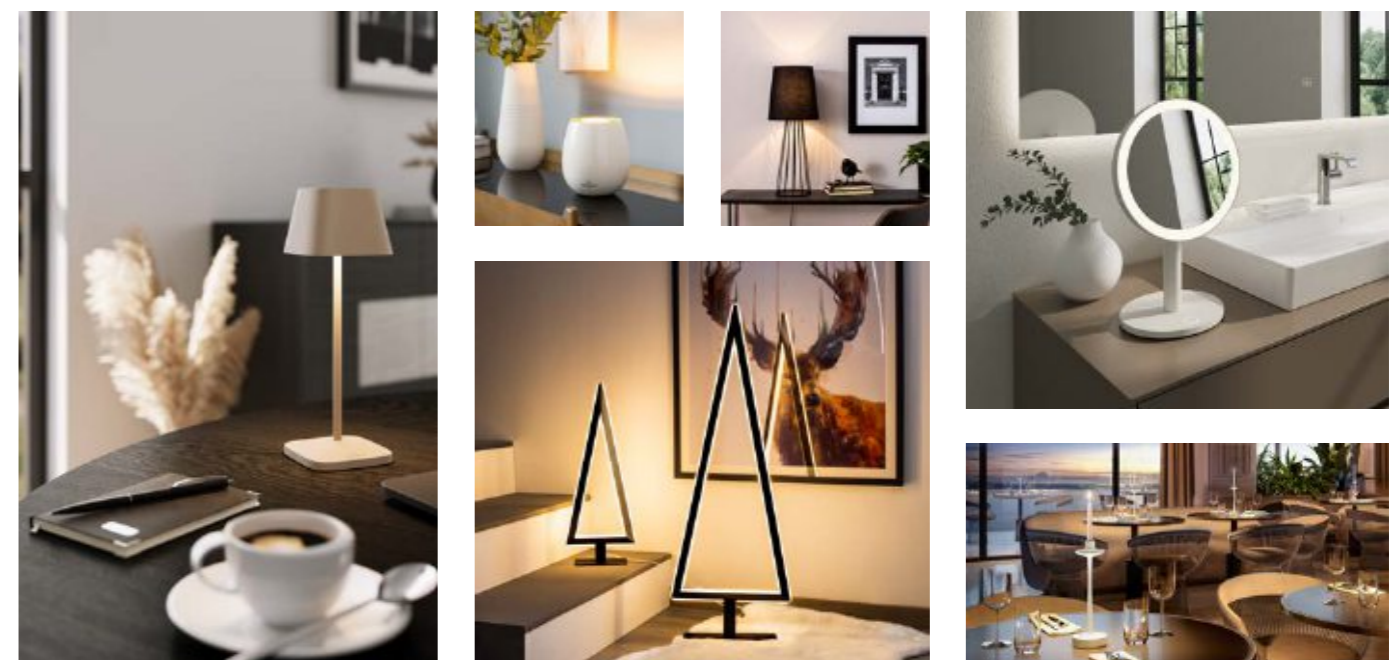

VILLEROY & BOCH

Tradition since 1748

We have been designing homes for 275 years and enable everyone to make their home a personal place of personal place of well-being.

Timeless elegance, innovative design and exceptional quality: this is what the Villeroy & Boch brand has stood for since 1748. Based on this tradition, we develop products and concepts that shape living environments.

There are only a few companies in the world that can look back on 275 years of success.

What began in 1748 with a small pottery in Audun-le Tiche, France, has now become one of the world's leading brands for Dining & Lifestyle, Bathroom & Wellness. The unique mixture of family responsibility for eight generations and innovative management has made Villeroy & Boch successful worldwide over the past centuries. Since its foundation, the company has not only turned

into a renowned ceramics manufacturer, but also into an international lifestyle brand. In the course of its 275-year history, various products have set milestones in the company's history. The 13 production sites in Europe and Thailand are controlled from the company headquarters in Mettlach/Germany. Around 6,400 employees develop, design and manufacture high-quality ceramic products for markets in 125 countries.

ALT LUXEMBURG

The worldwide popular Dining & Lifestyle-series dates back to 1770 and is still part of the assortment today.

METTLACHER PLATTEN

Eugen Boch's idea to produce a floor mosaic from ceramic for the first time was an unbelievable success at the time. From 1852 the tiles called "Mettlacher Platten" were produced in Mettlach.

NEWWAVE

For its special design and innovative die-casting process, the series was awarded the Innovation Prize of the German Economy in 2004.