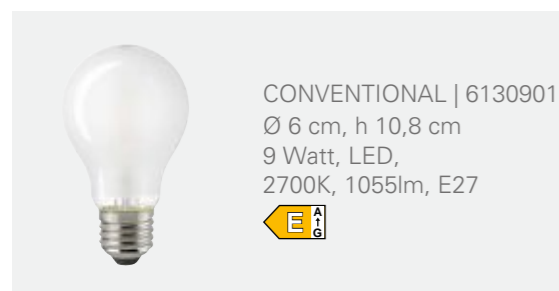

ENERGY EFFICIENCY CLASSES (EEC)

This catalogue indicates the energy efficiency classes for lamps and light bulbs that will be applied in the EU from September 2021 onwards. The new EEC scale (A to G) avoids plus signs while leaving room for future lamps that will be even more economical. Due to this new system, former top range lamps and light bulbs (A+ & A) are now classified as E/F/G, although they are just as economical as before.

Light bulb recommendation

ILLUMINANTS

Those light bulbs are especially suitable for the following lamps:
96212, 96213, 96230, 96235, 96940, 96941, 96943, 96944,
96950, 96951, 96953, 96954

Those light bulbs are especially suitable for the following lamps:
96245, 96246, 96310, 96311, 96312, 96350, 96351, 96360, 96361,
96530, 96531, 96535, 96536, 96540, 96541, 96550, 96551, 96555,
96556, 96560, 96561, 96565, 96625, 96626, 96635, 96640, 96645,
96646, 96840, 96841, 96842, 96860, 96861, 96862

Those light bulbs are especially suitable for the following lamps:
96715, 96716, 96740, 96742, 96750, 96752

Those light bulbs are especially suitable for the following lamps:
96830, 96831

Those light bulbs are especially suitable for the following lamps:
96401, 96402, 96403, 96620, 96621, 96622, 96734

Those light bulbs are especially suitable for the following lamps:
96700, 96701, 96705, 96706, 96710, 96711, 96720, 96721, 96730,
96731