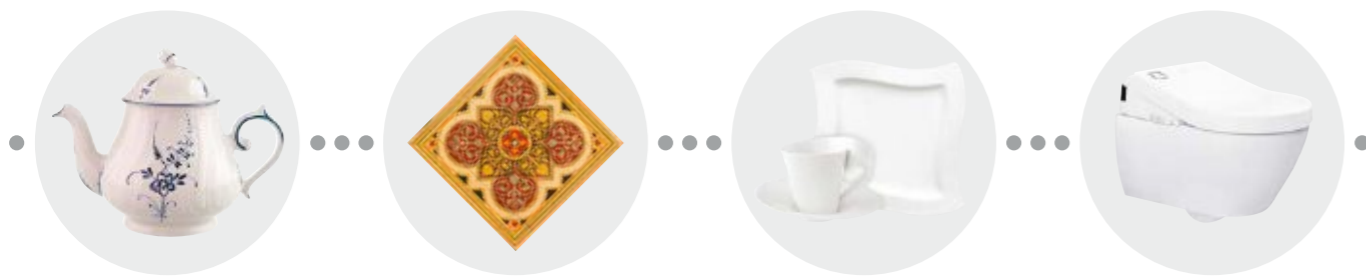

VILLEROY & BOCH

Tradition since 1748

We have been designing homes for 275 years and enable everyone to make their home a personal place of personal place of well-being.

Timeless elegance, innovative design and exceptional quality: this is what the Villeroy & Boch brand has stood for since 1748. Based on this tradition, we develop products and concepts that shape living environments.

There are only a few companies in the world that can look back on 275 years of success.

What began in 1748 with a small pottery in Audun-le Tiche, France, has now become one of the world's leading brands for Dining & Lifestyle, Bathroom & Wellness. The unique mixture of family responsibility for eight generations and innovative management has made Villeroy & Boch successful worldwide over the past centuries. Since its foundation, the company has not only turned

into a renowned ceramics manufacturer, but also into an international lifestyle brand. In the course of its 275-year history, various products have set milestones in the company's history. The 13 production sites in Europe and Thailand are controlled from the company headquarters in Mettlach/Germany. Around 6,400 employees develop, design and manufacture high-quality ceramic products for markets in 125 countries.

ALT LUXEMBURG

The worldwide popular Dining & Lifestyle-series dates back to 1770 and is still part of the assortment today.

METTLACHER PLATTEN

Eugen Boch's idea to produce a floor mosaic from ceramic for the first time was an unbelievable success at the time. From 1852 the tiles called "Mettlacher Platten" were produced in Mettlach.

NEWWAVE

For its special design and innovative die-casting process, the series was awarded the Innovation Prize of the German Economy in 2004.

VICLEAN

A modern shower toilet that combines hygiene, comfort, sustainability and innovative design and creates a new dimension in toilet culture.

VILLEROY & BOCH

Lighting

Under the motto "Creating homes", Villeroy & Boch offers not only core ranges in dining & lifestyle, bathroom & wellness, but also kitchens, living & dining room furniture, blankets & throws, bathroom textiles, & laminate floorings for a stylish interior. Villeroy & Boch lights are the perfect addition to this range and complete it as a holistic brand living concept.

Good lighting is the key to a cosy and inviting atmosphere. Ambient light invites relaxation, while direct light is ideal for reading and working.

Therefore, optimal lighting is essential for a comfortable and appealing home.

Whether it's simple and modern or timelessly elegant, the high-quality lights from Villeroy & Boch add that certain something to any room!

The range includes everything the lighting enthusiast could desire, from classic floor, pendant, and table lamps to innovative rechargeable cordless lights and lanterns, as well as stylish multifunctional cosmetic mirrors and minimalist Christmas lights.

Subtle design elements, superior materials, and outstanding quality make Villeroy & Boch lights truly special.

Explore the entire collection and let your home shine in the best light!